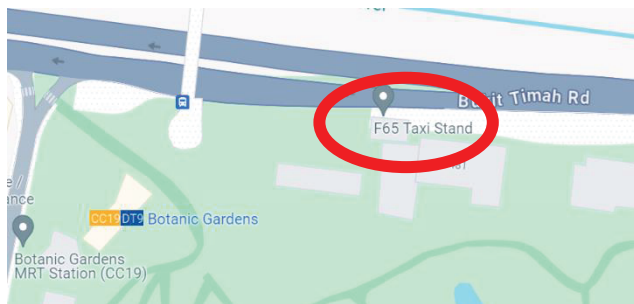

Transport Arrangement for Daiwa House Logistics Trust's AGM to be held on 23 April 2024

What is the address of The Japanese Association, Singapore (JAS)?

120 Adam Road, Singapore 289899.

Are there any transport arrangements?

Yes, a complimentary shuttle bus service will be provided to and from JAS.

Details as follow:

- Pick-up/Drop-off: **Botanic Gardens MRT Station (Exit B)**
- Time of service: every 20 minutes (subject to traffic conditions) from 14:00 – 18:00
- The first bus will leave from Botanic Gardens MRT Station to JAS at 14:00
- The last bus will leave from JAS to Botanic Gardens MRT Station at 18:00

Pick-up/Drop-off point at Botanic Gardens MRT Station Exit B

(The pick-up point is near the taxi stand, Exit B)

Pick-up/Drop-off

NOTE

As there is another paid shuttle bus service that goes to JAS, please identify our transportation by looking out for a 23-seater bus with the Daiwa House Logistics Trust's logo as shown below: