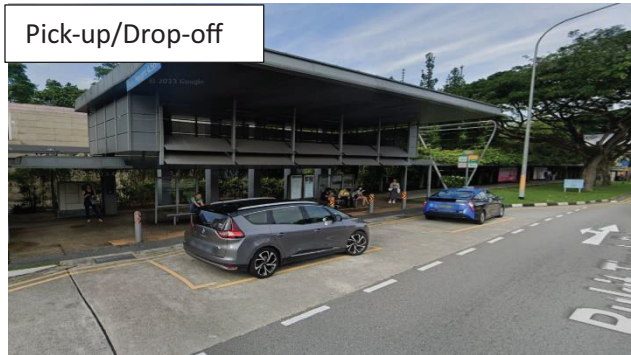

Transport Arrangement for Daiwa House Logistics Trust's AGM to be held on 23 April 2024

What is the address of The Japanese Association, Singapore (JAS)?

120 Adam Road, Singapore 289899.

Are there any transport arrangements?

Yes, a complimentary shuttle bus service will be provided to and from JAS.

Details as follow:

- Pick-up/Drop-off: **Botanic Gardens MRT Station (Exit B)**
- Time of service: every 20 minutes (subject to traffic conditions) from 14:00 – 18:00
- The first bus will leave from Botanic Gardens MRT Station to JAS at 14:00
- The last bus will leave from JAS to Botanic Gardens MRT Station at 18:00

Pick-up/Drop-off point at Botanic Gardens MRT Station Exit B

(The pick-up point is near the taxi stand, Exit B)

Pick-up/Drop-off

NOTE

As there is another paid shuttle bus service that goes to JAS, please identify our transportation by looking out for a 23-seater bus with the Daiwa House Logistics Trust's logo as shown below: